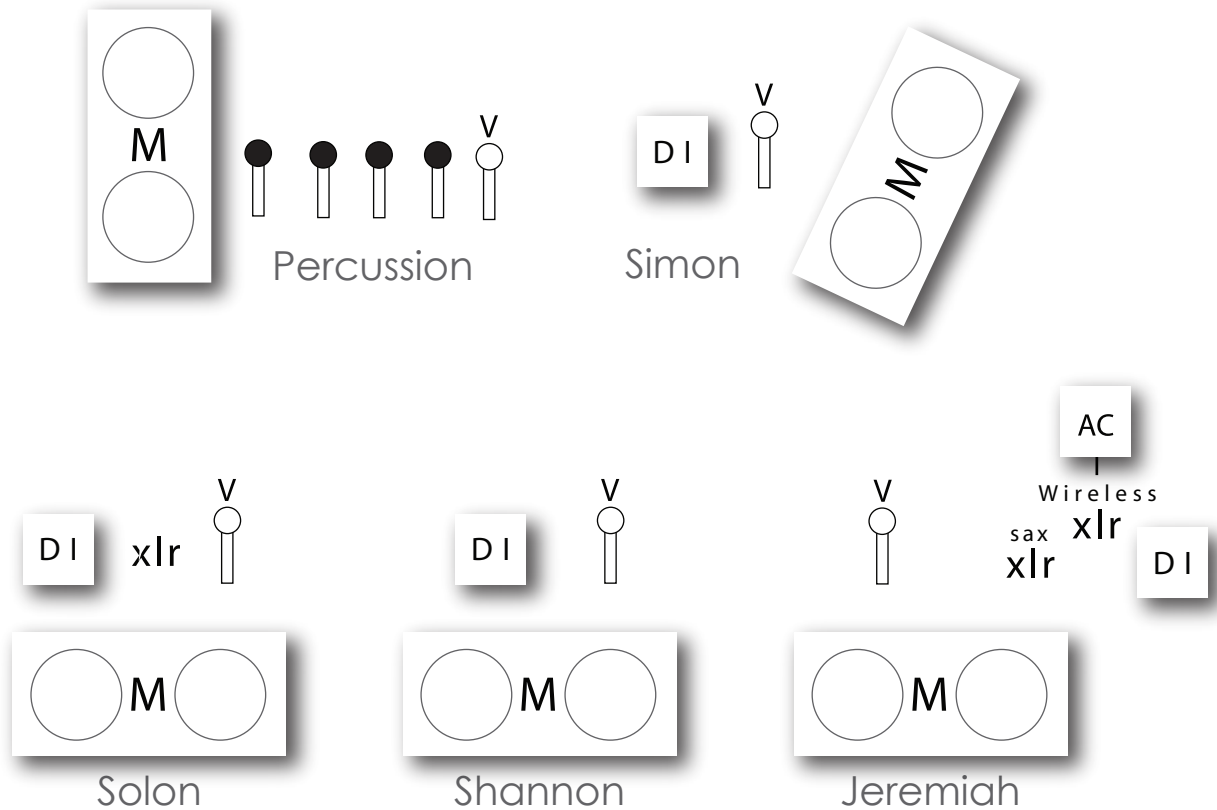

## Stage Plot

---

Solon	Bass DI XLR for Bass Mic Vocal	 DI
Shannon	Fiddle DI Vocal	 Monitor
Jeremiah	XLR wireless Whistle XLR Saxophone Fiddle II DI Vocal	 Vocal mic
Simon	Guitar DI Vocal	 Instrument mic
Percussion	4 Instrument Mics Vocal	Minimum 16 channel board with Phantom power
		5 monitors with minimum 3 mixes